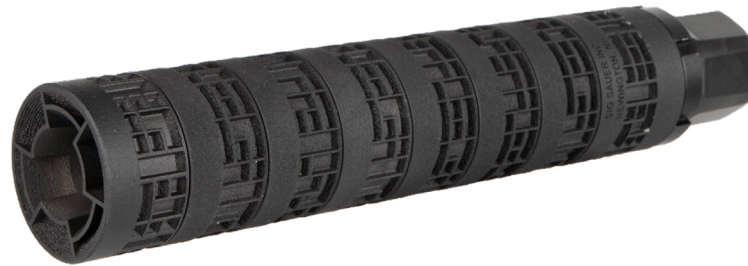

SUPPRESSORS

MODX-9

PISTOL SUPPRESSOR

User Configurable Modular Baffle Design

Titanium Construction

Includes 1/2x28 and M13.5x1LH Pistons

MODX-9

9MM

MODX-9

- ▶ User Configurable Modular Baffle Design
- ▶ Titanium Construction
- ▶ Includes 1/2x28 and M13.5x1LH Pistons
- ▶ Includes Fixed Barrel Spacer For Use With Carbines
- ▶ 21 Points of Impact Adjustment
- ▶ Unique Exterior Design Doubles as Wrench Flats

SKU#: MODX-9

UPC: 798681613137

MTP: \$699.00

MAP: \$899.99

SUPPRESSORS

MODX-9

PISTOL SUPPRESSOR

PRODUCT DETAILS		
SKU#	MODX-9	
CALIBER	9MM	
FINISH	BLACK DLC FINISH	
BAFFLE MATERIAL	TITANIUM	
MOUNT	1/2X28 AND M13.5X1LH PISTONS	
MEASUREMENTS	IMPERIAL	METRIC
OVERALL WEIGHT	8 oz.	227g
OVERALL LENGTH	7.5 in	191mm
OVERALL WIDTH	1.35 in	34mm
DB AVERAGE	129dB (147gr 9mm)	129dB (147gr 9mm)