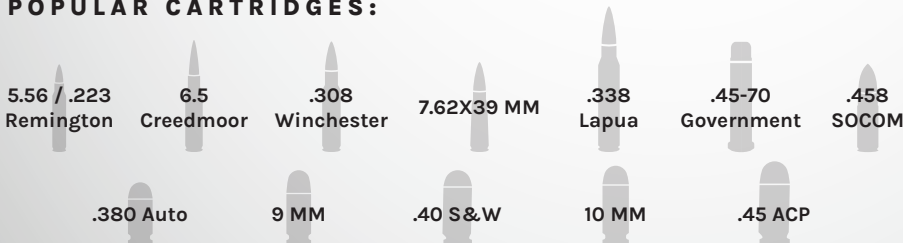

NEW

BANISH™ 46

THE MOST VERSATILE MULTI-CALIBER SILENCER FOR BOTH PISTOLS AND RIFLES

- > Modular design allows short or long configuration
- > Completely user serviceable with keyed and indexed baffles for easy and exact alignment
- > Available with direct thread, QD muzzle brake and Nielsen Device mount options
- > Rugged build with all-titanium components and tube
- > Built-in Inconel blast baffle adds durability with high-power cartridges and shorter barrels
- > Lifetime warranty protects against all manufacturing defects and damages caused by normal use

	WEIGHT	DIAMETER	LENGTH	AVG. dB	MATERIAL	FINISH
SHORT	16.3 oz	1.73" O.D.	7.9"	138.6 dB	Titanium	GunKote
LONG	20.4 oz	1.73" O.D.	10"	136.8 dB	Titanium	GunKote

POPULAR CARTRIDGES:

**SILENCER
CENTRAL**

SILENCERS THE SIMPLE WAY